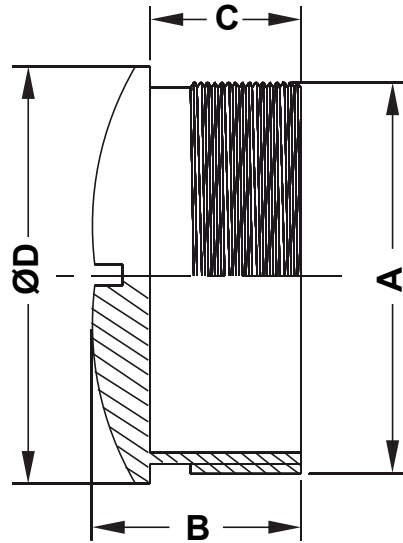

REVISIONS			
REV	DESCRIPTION	DATE	BY

P/N	A	B	C	D
13272MA92	M 12 x 1,5	7,5	5,0	14,0
13273MA92	M 16 x 1,5	8,0	5,0	18,0
13274MA92	M 20 x 1,5	9,5	6,5	22,0
13275MA92	M 25 x 1,5	11,0	7,0	28,0
13276MA92	M 32 x 1,5	12,0	8,0	35,0
13277MA92	M 40 x 1,5	13,0	8,5	44,0
13278MA92	M 50 x 1,5	15,0	9,0	54,0
13279MA92	M 63 x 1,5	16,0	10,0	67,0

Material

Screw plug : Brass with nickel plated

O-ring : NBR

Connection thread : Metric (EN60423)

Protection class : IP68

		TITLE METRIC METAL BLIND STOPS IP68	
		MATERIAL SEE ABOVE	DATE 29/06/2020
PART NUMBER SEE TABLE		DRAWING NUMBER 20.06.29.1327X.0.E	
		COLOR SEE ABOVE	CHECK
SIZE A4	SCALE NTS	UNIT mm.	REV A
UNLESS OTHERWISE SPECIFIED TOLERANCE		APPROVED	