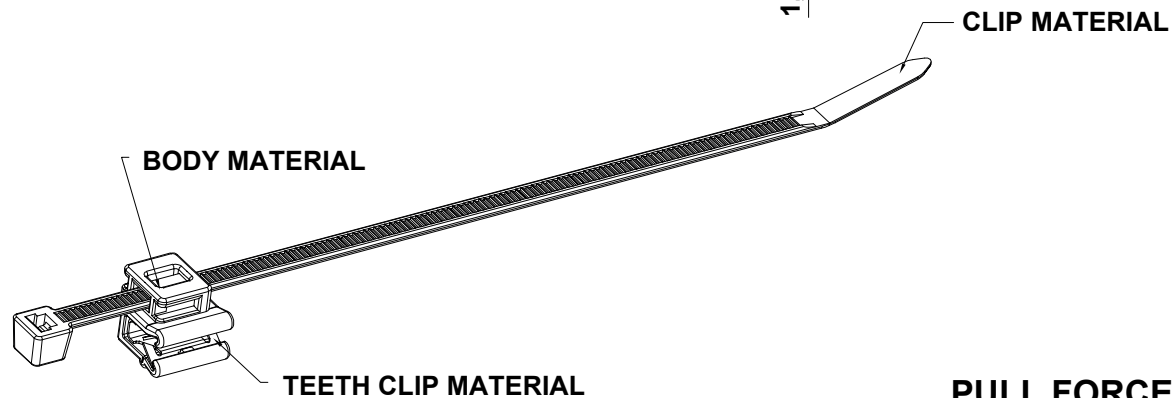

REVISIONS			
REV	DESCRIPTION	DATE	BY

BODY MATERIAL	PA66
CLIP MATERIAL	PA66
TEETH CLIP MATERIAL	IRON

REV.	DESCRIPTION	DATE	TITLE: CABLE TIES WITH FIXING CLIP		DWG UNIT: MM
	MATERIAL: 18401AA01		Modelled in RHINO 4.0	FILE:	DwN: 23/06/23
	COLOUR: BLACK		TOLLERANCES UNLESS NOTED	SHEET: 1 OF 1	ChkD: DT: 23.06.23.118401.0
			SEE ABOVE	SCALE: NTS	Part Number: 18401AA01