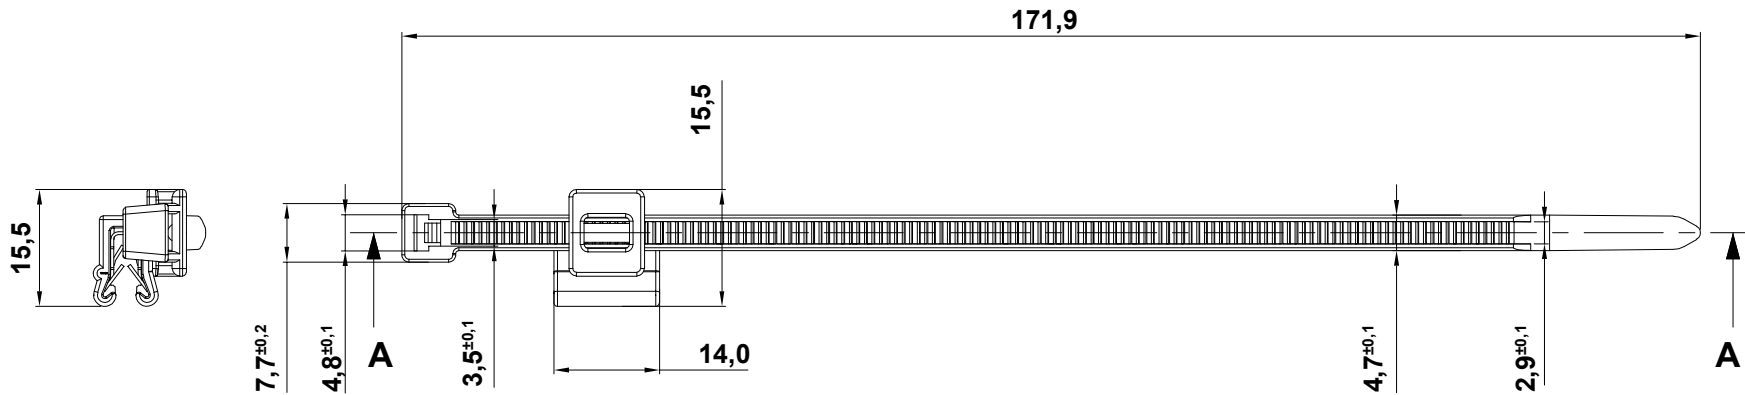

REVISIONS			
REV	DESCRIPTION	DATE	BY

BODY MATERIAL	PA66
CLIP MATERIAL	PA66
TEETH CLIP MATERIAL	IRON

REV.	DESCRIPTION	DATE	TITLE: CABLE TIES WITH FIXING CLIP		DWG UNIT: MM
	MATERIAL: 18401AA01		Modelled in RHINO 4.0	FILE:	DwN: 23/06/23
	COLOUR: BLACK		TOLLERANCES UNLESS NOTED	SHEET: 1 OF 1	ChkD: DT: 23.06.23.118401.0
			SEE ABOVE	SCALE: NTS	Part Number: 18401AA01