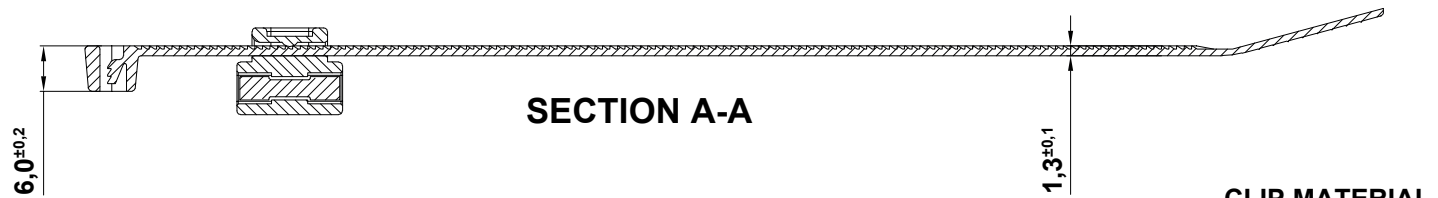

REVISIONS			
REV	DESCRIPTION	DATE	BY

BODY MATERIAL	PA66
CLIP MATERIAL	PA66
TEETH CLIP MATERIAL	IRON

REV.	DESCRIPTION	DATE	TITLE: CABLE TIES WITH FIXING CLIP		DWG UNIT: MM
	MATERIAL: 18401AA01		Modelled in RHINO 4.0	FILE:	DwN: 23/06/23
	COLOUR: BLACK		TOLLERANCES UNLESS NOTED	SHEET: 1 OF 1	ChkD: DT: 23.06.23.118401.0
			SEE ABOVE	SCALE: NTS	Part Number: 18401AA01