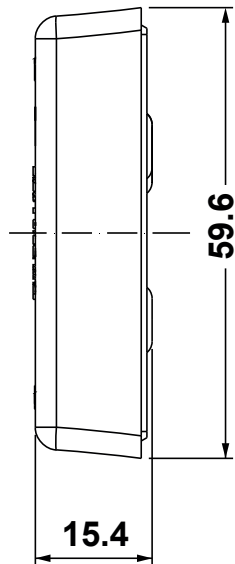

REVISIONS			
REV	DESCRIPTION	DATE	BY

P/N	P/N
COLOUR GREY	COLOUR BLACK
16255PS11	16267PS01

Flammability: UL94-V0, self-extinguishing
 Temperature: -40°C ... +105°C
 Properties: halogen-free, silicone-free

DESCRIPTION		TITLE: CABLE ENTRY PLATES WITH INTERNAL FRAME		DWG UNIT: MM	
MATERIAL: TPE/PA		Modelled in RHINO 4.0	FILE:	DwN: 25/09/19	ChkD:
COLOUR: SEE TABLE		TOLLERANCES UNLESS NOTED	SHEET: 1 OF 1	DT:19.09.25.162XX.0	Part Number: SEE TABLE
			SCALE: 1:1		
REV.	DATE				