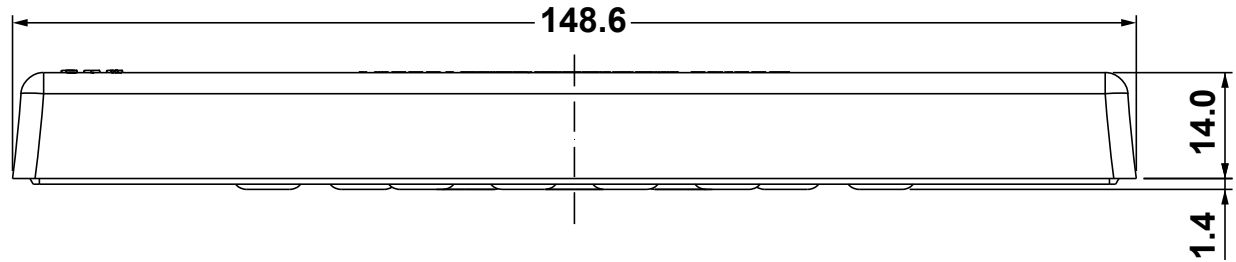

REVISIONS			
REV	DESCRIPTION	DATE	BY

P/N	P/N
COLOUR GREY	COLOUR BLACK
16255PS11	16267PS01

Flammability: UL94-V0, self-extinguishing
 Temperature: -40°C ... +105°C
 Properties: halogen-free, silicone-free

DESCRIPTION		TITLE: CABLE ENTRY PLATES WITH INTERNAL FRAME		DWG UNIT: MM	
MATERIAL: TPE/PA		Modelled in RHINO 4.0	FILE:	DwN: 25/09/19	ChkD:
COLOUR: SEE TABLE		TOLLERANCES UNLESS NOTED	SHEET: 1 OF 1	DT:19.09.25.162XX.0	Part Number: SEE TABLE
			SCALE: 1:1		
REV.	DATE				