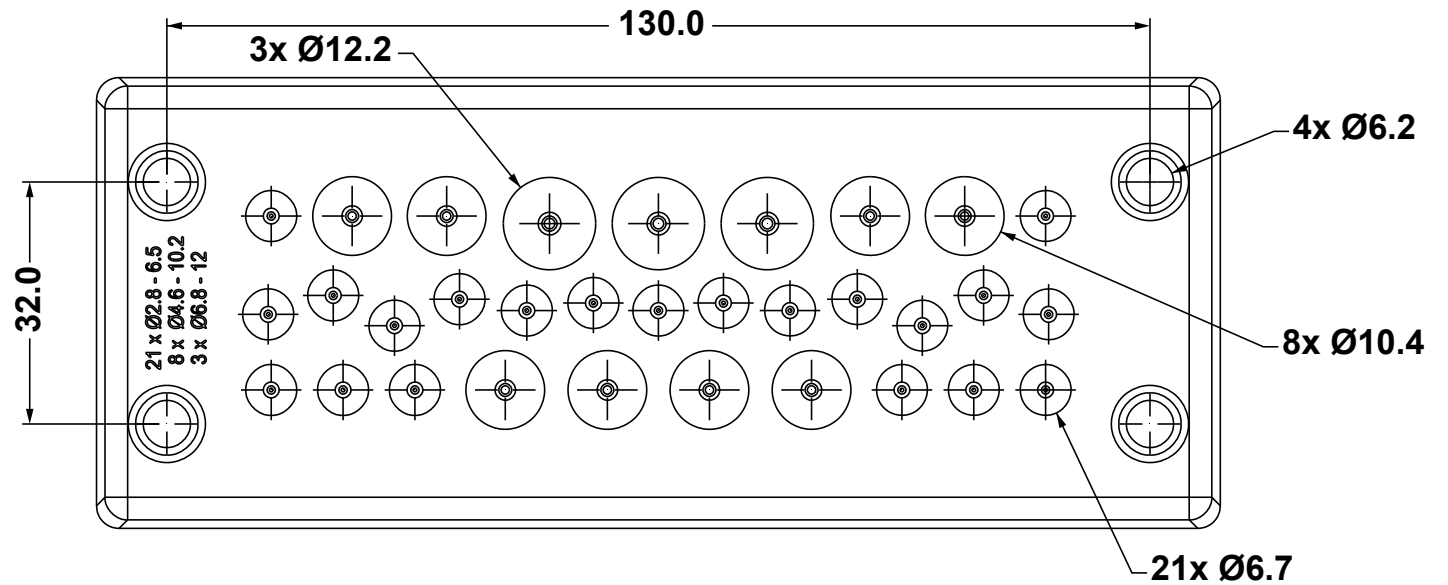

REVISIONS			
REV	DESCRIPTION	DATE	BY

P/N	P/N
COLOUR GREY	COLOUR BLACK
16255PS11	16267PS01

Flammability: UL94-V0, self-extinguishing
 Temperature: -40°C ... +105°C
 Properties: halogen-free, silicone-free

DESCRIPTION		TITLE: CABLE ENTRY PLATES WITH INTERNAL FRAME		DWG UNIT: MM	
MATERIAL: TPE/PA		Modelled in RHINO 4.0	FILE:	DwN: 25/09/19	ChkD:
COLOUR: SEE TABLE		TOLLERANCES UNLESS NOTED	SHEET: 1 OF 1	DT:19.09.25.162XX.0	Part Number: SEE TABLE
			SCALE: 1:1		
REV.	DATE				