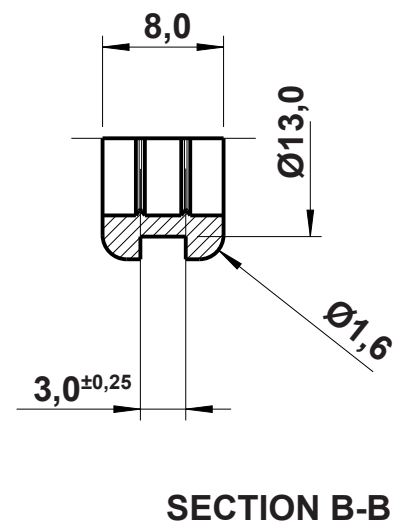

REVISIONS			
REV	DESCRIPTION	DATE	BY

DESCRIPTION		TITLE: CABLE GROMMET		DWG UNIT: MM	
MATERIAL: EPDM	COLOUR: BLACK	Modelled in RHINO 4.0		DwN: 06/03/23	ChkD:
		TOLLERANCES UNLESS NOTED	SHEET: 1 OF 1	DT:23.03.06.11391.0.E.	Part Number: 11391GS01FP
		SEE ABOVE	SCALE: 2:1		
REV.		DATE			