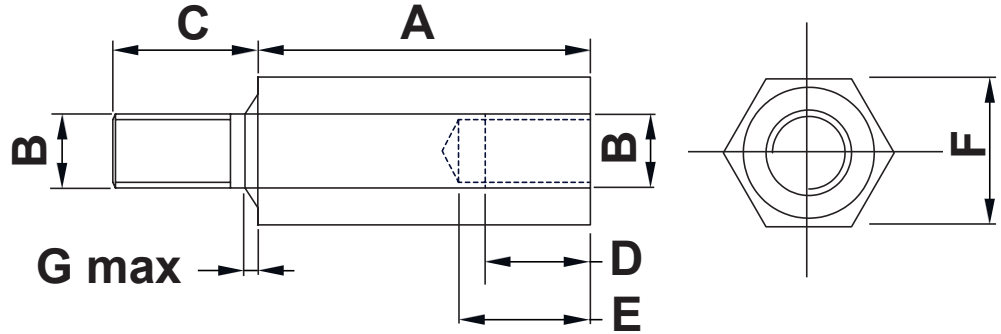

REVISIONS			
REV	DESCRIPTION	DATE	BY

P/N	A	B	C	D	E	F	G
7132MA92	70,0	M3	10,0	10,0	15,0	5,5	1,0
7133MA92	80,0	M3	10,0	10,0	15,0	5,5	1,0

	DESCRIPTION		TITLE: NICKEL-PLATED BRASS THREADED P.C.B. SPACERS	⊕ DWG UNIT: MM
	MATERIAL: NIKEL-PLATED BRASS		Modelled in RHINO 4.0	FILE: DwN: 14/07/22
	Available in Galvanized steel by special request		TOLLERANCES UNLESS NOTED	ChkD: DT:22.07.14.XXXXXX.0.E. Part Number: SEE TABLE
			SEE ABOVE	SHEET: 1 OF 1
				SCALE: NTS
REV.		DATE		