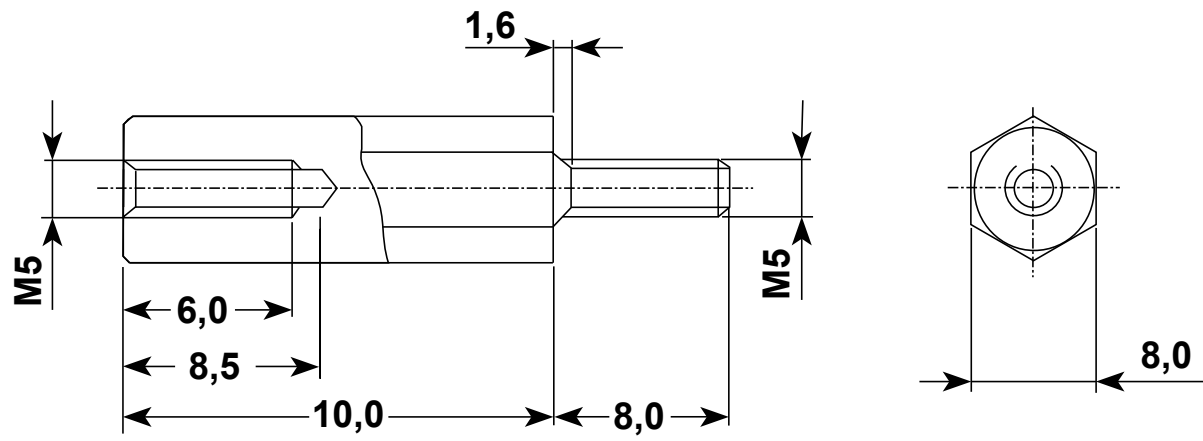

REVISIONS			
REV	DESCRIPTION	DATE	BY

	DESCRIPTION		TITLE: THREADED P.C.B. SPACERS	 DWG UNIT: MM
	MATERIAL: NICKEL-PLATED BRASS		Modelled in RHINO 4.0 FILE:	DwN: 11/07/22 ChkD:
			TOLLERANCES UNLESS NOTED	DT: 22.07.11.4694.0.E. Part Number: 4694MA92
			+/- 0,1	SCALE: NTS
REV.		DATE	