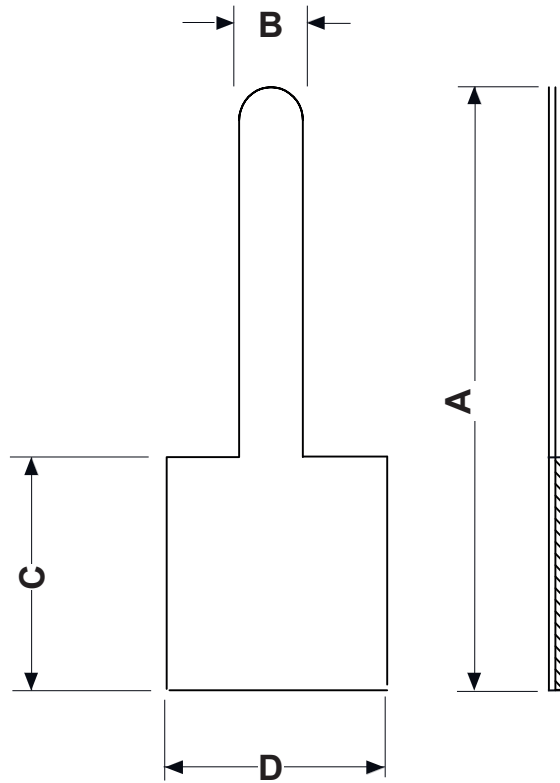

DIM.	TOL.
5mm DOWN	±0.2
5~20mm	±0.3
20~40mm	±0.4
40~60mm	±0.5
60~100mm	±0.8
100mm UP	±1.0

REVISIONS			
REV	DESCRIPTION	DATE	BY

P/N	A	B	C	D	Max cable diameter
7604AL90AS	69,8	7,9	25,4	25,4	20,0
7605AL90AS	41,0	5,0	16,0	16,0	12,0

				TITLE SELF-ADHESIVE ALUMINIUM WIRE CLIPS	
				MATERIAL ALUMINIUM	
PART NUMBER SEE ABOVE				DRAWING NUMBER 21.12.01.760X.0.E	
SIZE A4				SCALE NTS	
UNIT mm.		REV A		COLOR 	
UNLESS OTHERWISE SPECIFIED TOLERANCE SEE ABOVE				CHECK 	
				APPROVED 	