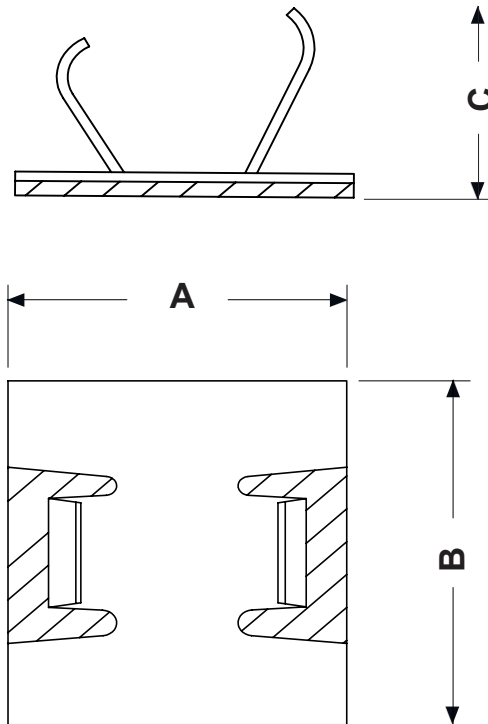

DIM.	TOL.
5mm DOWN	±0.2
5~20mm	±0.3
20~40mm	±0.4
40~60mm	±0.5
60~100mm	±0.8
100mm UP	±1.0

REVISIONS			
REV	DESCRIPTION	DATE	BY

P/N	A	B	C	Max cavo
7600AL90AS	11,3	17,0	9,5	Ø 6,5
7601AL90AS	16,0	19,0	14,5	Ø 14,0

STANDARD ADHESIVE

				TITLE SELF-ADHESIVE ALUMINIUM WIRE CLIPS	
				MATERIAL ALUMINIUM	DATE 01/12/2021
PART NUMBER SEE ABOVE		DRAWING NUMBER 21.12.01.760X .0.E		DRAWN A.C.	CHECK
SIZE A4	SCALE NTS	UNIT mm.	REV A	UNLESS OTHERWISE SPECIFIED TOLERANCE SEE ABOVE	APPROVED