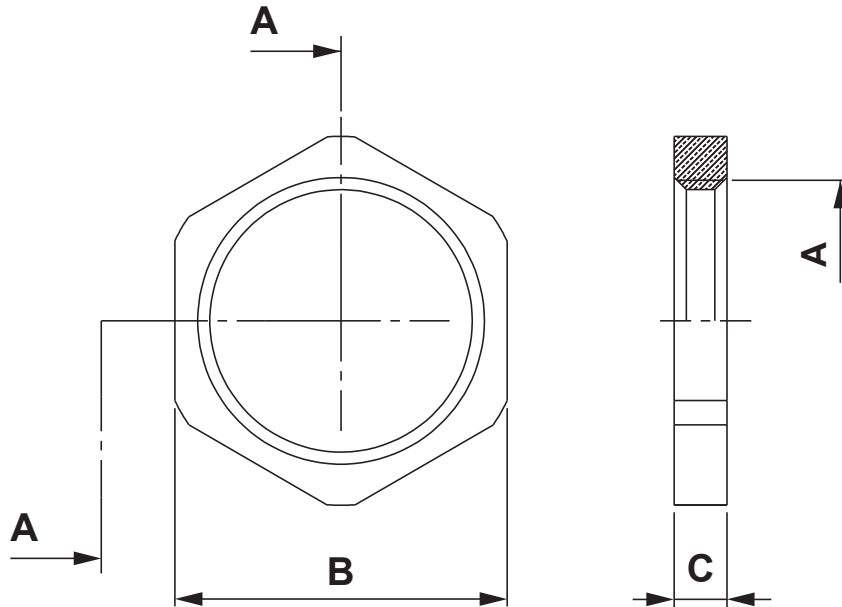

REVISIONS			
REV	DESCRIPTION	DATE	BY

P/N	A	B	C
15182MA92	M 12 x 1,50	15,0	3,0
15183MA92	M 16 x 1,50	20,0	3,0
15184MA92	M 20 x 1,50	24,0	3,5
15185MA92	M 25 x 1,50	30,0	3,5
15186MA92	M 32 x 1,50	35,0	4,5
15187MA92	M 40 x 1,50	45,0	4,5
15188MA92	M 50 x 1,50	55,0	5,5
15189MA92	M 63 x 1,50	70,0	6,0
15190MA92	M 75 x 1,50	80,0	8,0

TITLE
METRIC THREAD HEXAGONAL LOCKNUTS

MATERIAL
BRASS Cu Zn 39 Pb 2 / 40 Pb 3

DATE
01/03/2021

DRAWN
R.F.

CHECK

APPROVED

PART NUMBER
SEE TABLE

DRAWING NUMBER
21.03.01.151XX.0.E

SIZE
A4

SCALE
NTS

UNIT
mm.

REV
A

UNLESS OTHERWISE SPECIFIED
TOLERANCE