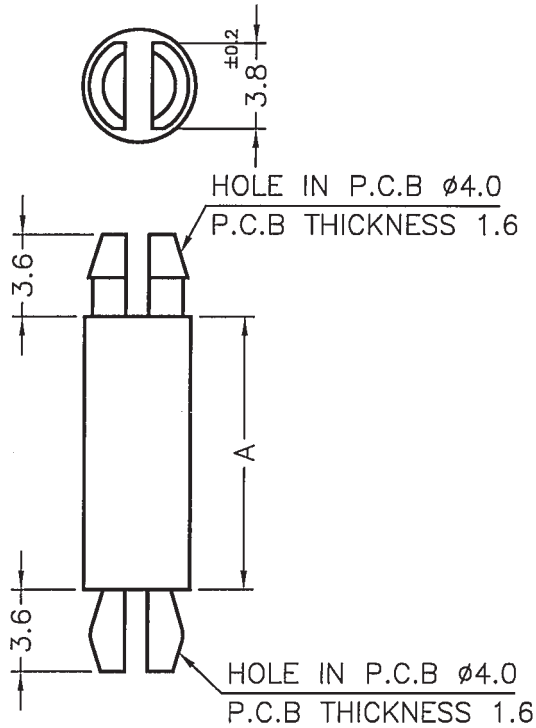

DIM.	TOL.
5mm DOWN	±0.2
5~20mm	±0.3
20~40mm	±0.4
40~60mm	±0.5
60~100mm	±0.8
100mm UP	±1.0

REVISIONS			
REV	DESCRIPTION	DATE	BY

P/N	A
9257AA0003.20	3.2
9257AA0004.00	4.0
9257AA0004.50	4.5
9257AA0005.00	5.0
9257AA0006.30	6.3
9257AA0007.00	7.0
9257AA0008.00	8.0
9257AA0009.50	9.5
9257AA0010.50	10.5
9257AA0012.70	12.7
9257AA0014.00	14.0
9257AA0015.90	15.9
9257AA0019.00	19.0
9257AA0022.00	22.0

		TITLE DUAL SNAP LOCK	
		MATERIAL PA66 V2(UL94)	DATE 14/05/2021
PART NUMBER SEE TABLE		DRAWN R.F.	
DRAWING NUMBER 21.05.14.XXXX.0.E		COLOR NATURAL	CHECK
SIZE A4	SCALE NTS	UNIT mm.	REV A
		UNLESS OTHERWISE SPECIFIED TOLERANCE SEE ABOVE	APPROVED