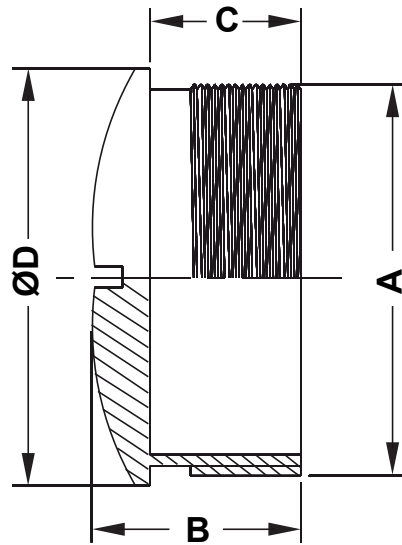

REVISIONS			
REV	DESCRIPTION	DATE	BY

P/N	A	B	C	D
13551MA92	PG 7	8,0	5,0	14,0
13552MA92	PG 9	9,0	6,0	17,0
13553MA92	PG 11	9,0	6,0	20,0
13554MA92	PG 13,5	9,5	6,5	22,0
13555MA92	PG 16	9,5	6,5	24,0
13556MA92	PG 21	11,0	7,0	30,0
13557MA92	PG 29	12,0	8,0	39,0
13558MA92	PG 36	15,0	9,0	50,0
13559MA92	PG 42	16,0	10,0	57,0
13560MA92	PG 48	16,0	10,0	64,0

Material

Screw plug : Brass with nickel plated

O-ring : NBR

Connection thread : PG (DIN 40430)

Protection class : IP68

		TITLE PG METAL BLIND STOPS IP68	
		MATERIAL SEE ABOVE	DATE 29/06/2020
PART NUMBER SEE TABLE		DRAWING NUMBER 20.06.29.135XX.0.E	
DRAWN R.F.		CHECK	
SIZE A4	SCALE NTS	UNIT mm.	REV A
COLOR SEE ABOVE		UNLESS OTHERWISE SPECIFIED TOLERANCE	
APPROVED			