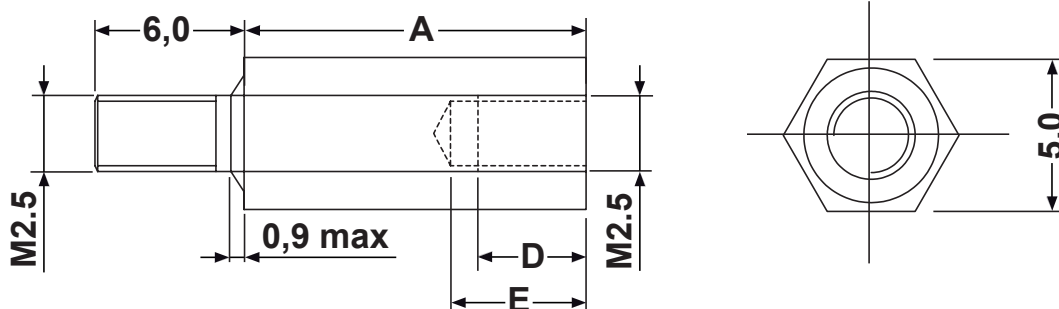

DIM.	TOL.
5mm DOWN	±0.2
5~20mm	±0.3
20~40mm	±0.4
40~60mm	±0.5
60~100mm	±0.8
100mm UP	±1.0

REVISIONS			
REV	DESCRIPTION	DATE	BY

P/N	A	D	E
7105MA92	5,0	3,0	4,3
7106MA92	8,0	4,0	6,5
7107MA92	10,0	6,0	8,5
7108MA92	12,0	8,0	10,0
7109MA92	15,0	8,0	13,0
7110MA92	18,0	8,0	13,0
7111MA92	20,0	8,0	13,0
7112MA92	25,0	8,0	13,0
7113MA92	30,0	8,0	13,0
7114MA92	35,0	8,0	13,0
7115MA92	40,0	8,0	13,0

TITLE
THREADED P.C.B. SPACER

MATERIAL NIKEL-PLATED BRASS	DATE 07/05/2018
	DRAWN R.F.
	CHECK
UNLESS OTHERWISE SPECIFIED TOLERANCE SEE ABOVE	APPROVED

PART NUMBER SEE TABLE		DRAWING NUMBER 18.05.07.71XX.0.E	
SIZE A4	SCALE NTS	UNIT mm.	REV A