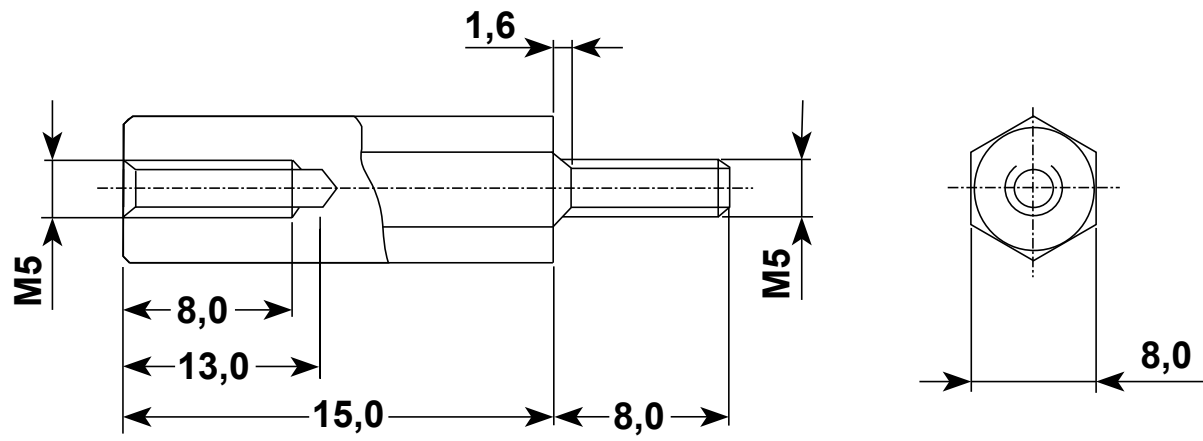

REVISIONS			
REV	DESCRIPTION	DATE	BY

	DESCRIPTION		TITLE: THREADED P.C.B. SPACERS	DWG UNIT: MM
	MATERIAL: NICKEL-PLATED BRASS		Modelled in RHINO 4.0 FILE:	ChkD:
			TOLLERANCES UNLESS NOTED	DT: 19.05.08.4695.0.E. Part Number: 4695MA92
			+/- 0,1	SCALE: NTS
				
REV.		DATE		