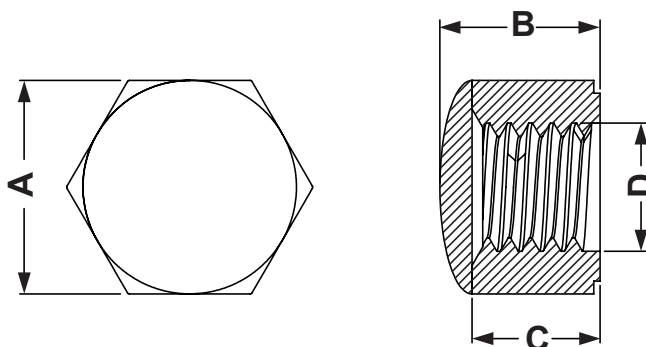

DIM.	TOL.
5mm DOWN	±0.2
5~20mm	±0.3
20~40mm	±0.4
40~60mm	±0.5
60~100mm	±0.8
100mm UP	±1.0

REVISIONS			
REV	DESCRIPTION	DATE	BY

P/N	A	B	C	D	COLOUR
1037BB01	5,5	4,0	3,0	M3 x 0,5	BLACK
1038BB00	7,0	5,5	4,2	M4 x 0,7	NATURAL
1039BB01	8,0	6,5	5,2	M5 x 0,8	BLACK
1040BB00	10,0	7,5	6,0	M6 x 1,0	NATURAL
1041BB00	13,0	10,0	8,3	M8 x 1,25	NATURAL
1042BB01	17,0	12,5	10,0	M10 x 1,5	BLACK

***AVAILABLE IN OTHER COLOURS**

				TITLE HEXAGONAL PLASTIC NUTS	
				MATERIAL PA66 25% GF HB(UL94)	
PART NUMBER SEE TABLE				DRAWN R.F.	
DRAWING NUMBER 20.04.22.10XX.0.E				CHECK	
SIZE A4		SCALE NTS		APPROVED	
UNIT mm.		REV A		UNLESS OTHERWISE SPECIFIED TOLERANCE SEE ABOVE	