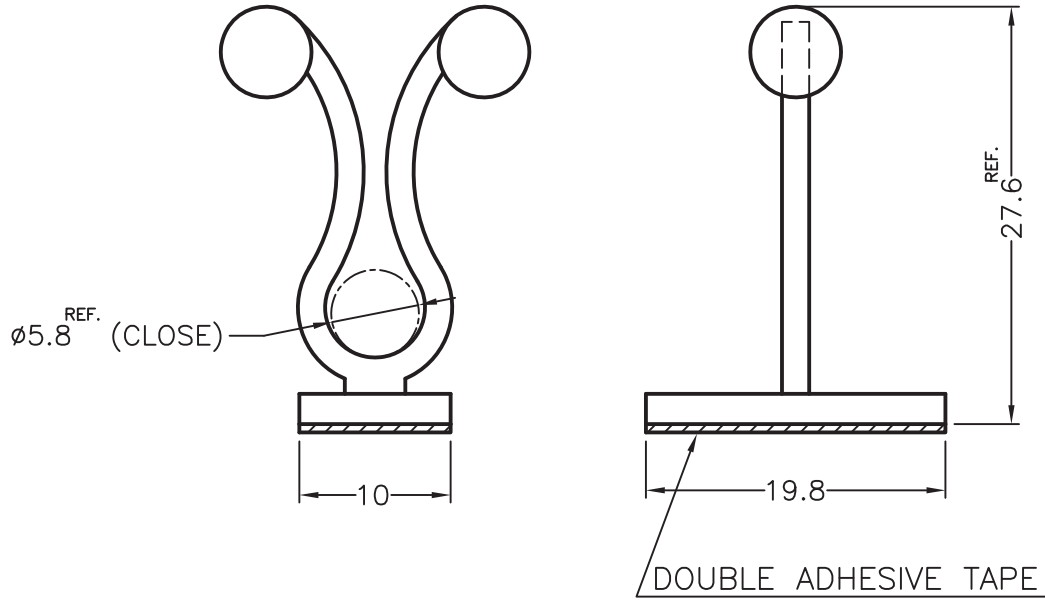

DIM.	TOL
5mm DOWN	±0.2
5~20mm	±0.3
20~40mm	±0.4
40~60mm	±0.5
60~100mm	±0.8
100mm UP	±1.0

REVISIONS			
REV	DESCRIPTION	DATE	BY

- NOTE:1. All measurement does not include gate which raises under 0.3mm.  
 2. The Height is not include the releasing paper and adhesive tape's thickness.  
 3. The adhesive tape is cut by hand ,it is normal if there is a not unified edge.

				TITLE SELF ADHESIVE TWIST LOCK			
				MATERIAL PA 66 V2 (UL94)		DATE 17/06/2015	
				FINISH		DRAWN D.C.	
PART NUMBER 6557AA00AS		DRAWING NUMBER 11.05.17.6557.0.E		COLOR NATURAL		CHECK	
SIZE A4	SCALE 3:1	UNIT mm.	REV C	UNLESS OTHERWISE SPECIFIED TOLERANCE		APPROVED	