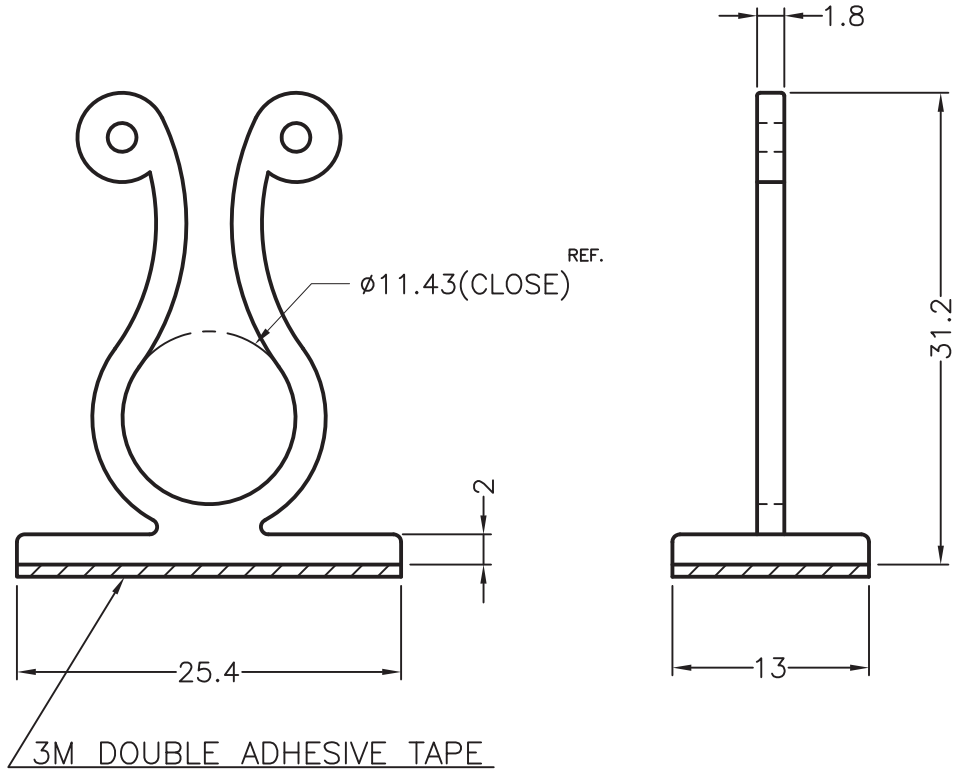

DIM.	TOL
5mm DOWN	±0.2
5~20mm	±0.3
20~40mm	±0.4
40~60mm	±0.5
60~100mm	±0.8
100mm UP	±1.0

REVISIONS			
REV	DESCRIPTION	DATE	BY

- NOTE:1. The height is not included thickness of adhesive tape and separate paper.
 2. All measurement does not include gate which raises under 0.3mm.
 3. The reduced is normal.

				TITLE SELF ADHESIVE TWIST LOCK	
				MATERIAL PA 66 V2 (UL94)	DATE 17/06/2015
PART NUMBER 6525AA00AS				DRAWN D.C.	
				DRAWING NUMBER 11.05.17.6525.0.E	
SIZE A4				COLOR NATURAL	
				CHECK	
SCALE 2:1		UNIT mm.		UNLESS OTHERWISE SPECIFIED TOLERANCE	
REV C		APPROVED			