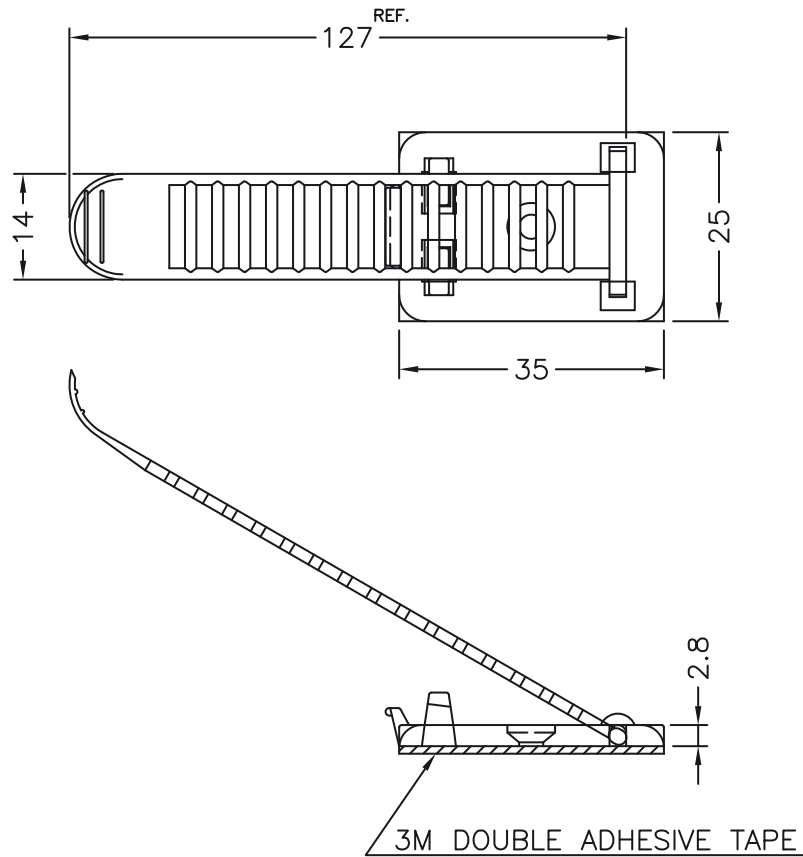

DIM.	TOL
5mm DOWN	±0.2
5~20mm	±0.3
20~40mm	±0.4
40~60mm	±0.5
60~100mm	±0.8
100mm UP	±1.0

REVISIONS			
REV	DESCRIPTION	DATE	BY

NOTE: The Height is not include the releasing paper and adhesive tape's thickness.

		TITLE	ADHESIVE CABLE TIE		
		MATERIAL	PA 66 V2 (UL94)	DATE	17/05/2011
PART NUMBER		6522AA00AS	FINISH	DRAWN	D.C.
DRAWING NUMBER		11.05.17.6522.0.E	COLOR	CHECK	
SIZE	SCALE	UNIT	REV	UNLESS OTHERWISE SPECIFIED TOLERANCE	APPROVED
A4	1:1	mm.	C	NATURAL	
				SEE ABOVE	