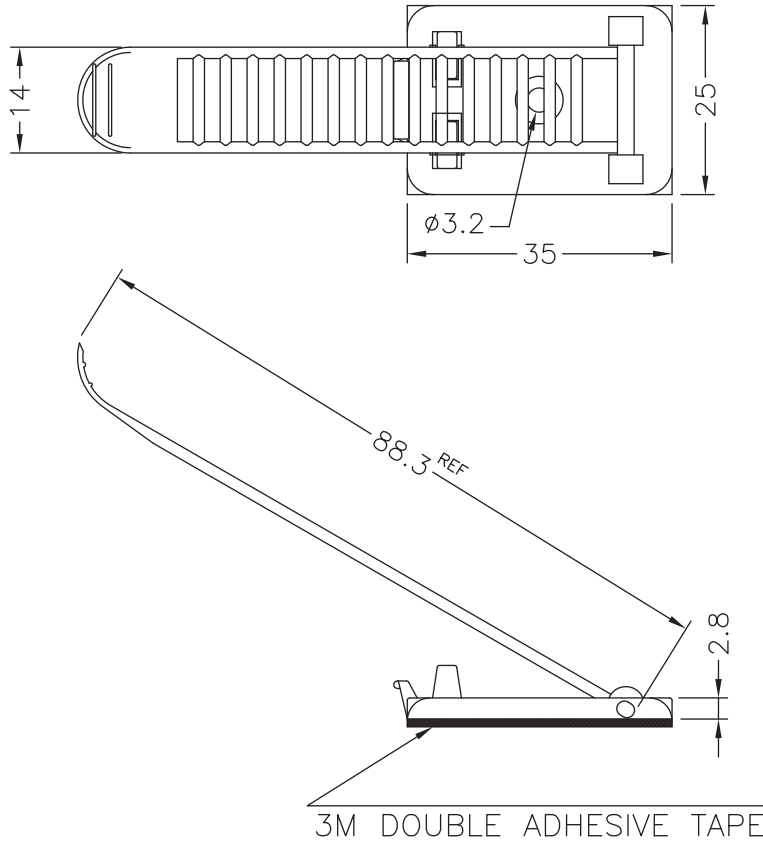

DIM.	TOL
5mm DOWN	±0.2
5~20mm	±0.3
20~40mm	±0.4
40~60mm	±0.5
60~100mm	±0.8
100mm UP	±1.0

REVISIONS			
REV	DESCRIPTION	DATE	BY

- NOTE:1.The height is not included thickness of adhesive tape and separate paper.
 2.All measurement does not include gate which raises under 0.3mm.
 3.The adhesive tape is cut by hand ,it is normal if there is a not unified edge.
 4.The reduced is normal.

				TITLE SELF-ADHESIVE CABLE TIE	
				MATERIAL PA 66 V2 (UL94)	DATE 17/06/2015
PART NUMBER 6521AA00				DRAWN D.C.	
				DRAWING NUMBER 11.05.17.6521.0.E	
SIZE A4				CHECK	
				COLOR NATURAL	
SCALE 1:1		UNIT mm.		APPROVED	
REV C		UNLESS OTHERWISE SPECIFIED TOLERANCE			