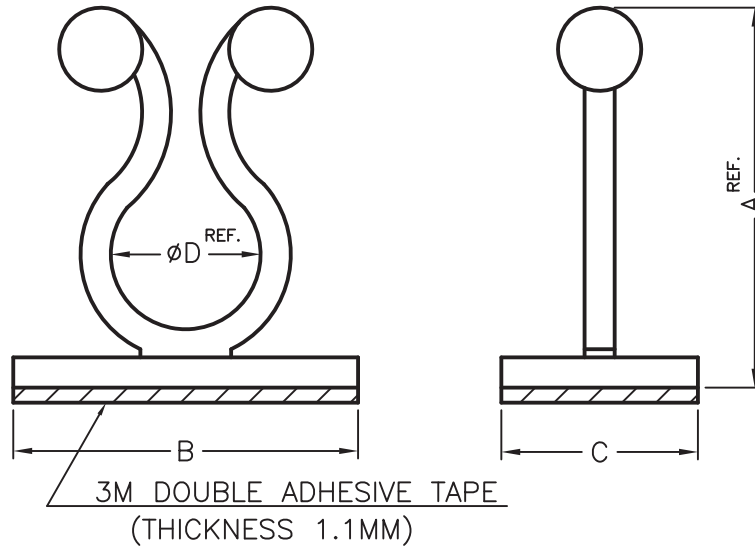

DIM.	TOL
5mm DOWN	±0.2
5~20mm	±0.3
20~40mm	±0.4
40~60mm	±0.5
60~100mm	±0.8
100mm UP	±1.0

REVISIONS			
REV	DESCRIPTION	DATE	BY

NOTE: The Height is not included adhesive tape and thickness of separate paper.
The adhesive tape is cut by hand, It is normal if there is a not unified edge.

PART NO.	A	B	C	D	CLOSE D
6553AA00AS	31.9	20.0	20.0	15.0	13.8
6554AA00AS	26.2	20.0	14.0	9.2	8.5
6275AA00AS	27.9	25.0	13.0	9.4	8.2
6555AA00AS	28.2	21.0	19.0	11.1	10.0
6556AA00AS	56.2	38.0	20.0	36.0	34.0
6558AA00AS	21.9	20.0	13.0	8.5	7.2
6559AA00AS	37.0	25.0	13.0	18.0	17.0
6560AA00AS	39.0	25.0	13.0	21.0	20.0
6561AA00AS	41.0	28.0	15.0	24.0	23.0

				TITLE SELF ADHESIVE TWIST LOCK	
				MATERIAL PA 66 V2 (UL94)	DATE 17/06/2015
PART NUMBER SEE TABLE				DRAWING NUMBER 11.05.17.6768.0.E	
				COLOR NATURAL	
SIZE A4	SCALE NTS	UNIT mm.	REV C	UNLESS OTHERWISE SPECIFIED TOLERANCE	
				APPROVED	