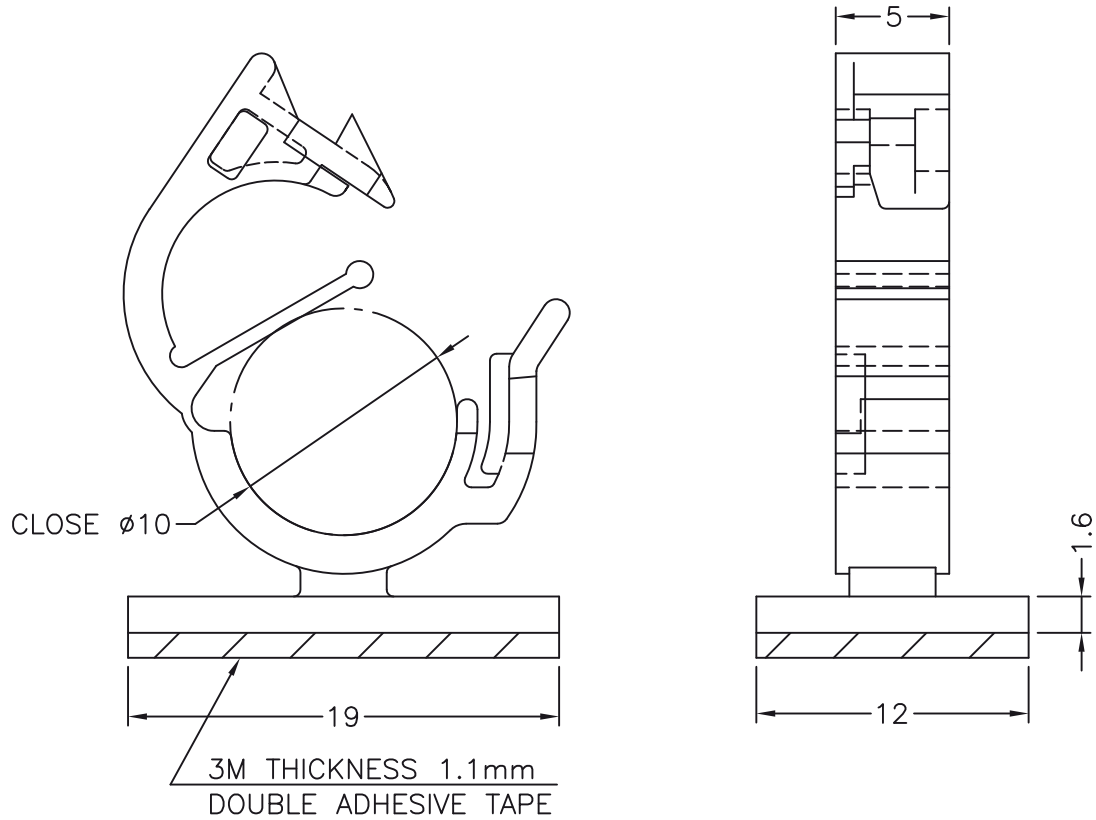

DIM.	TOL
5mm DOWN	±0.2
5~20mm	±0.3
20~40mm	±0.4
40~60mm	±0.5
60~100mm	±0.8
100mm UP	±1.0

REVISIONS			
REV	DESCRIPTION	DATE	BY

NOTE:1. The Height is not include the releasing paper and adhesive tape's thickness.
 2. Manually cut adhesive paper. can not perfectly in straight line.

				TITLE SELF-ADHESIVE WIRE MOUNT	
				MATERIAL PA66 V2 UL94	DATE 17/05/2011
10661AA00				FINISH	DRAWN J.D.
				COLOR NATURAL	CHECK
PART NUMBER 10661AA00	DRAWING NUMBER 11.05.17.10661.0.E		UNLESS OTHERWISE SPECIFIED TOLERANCE SEE ABOVE		APPROVED
SIZE A4	SCALE 3:1	UNIT mm.	REV A		