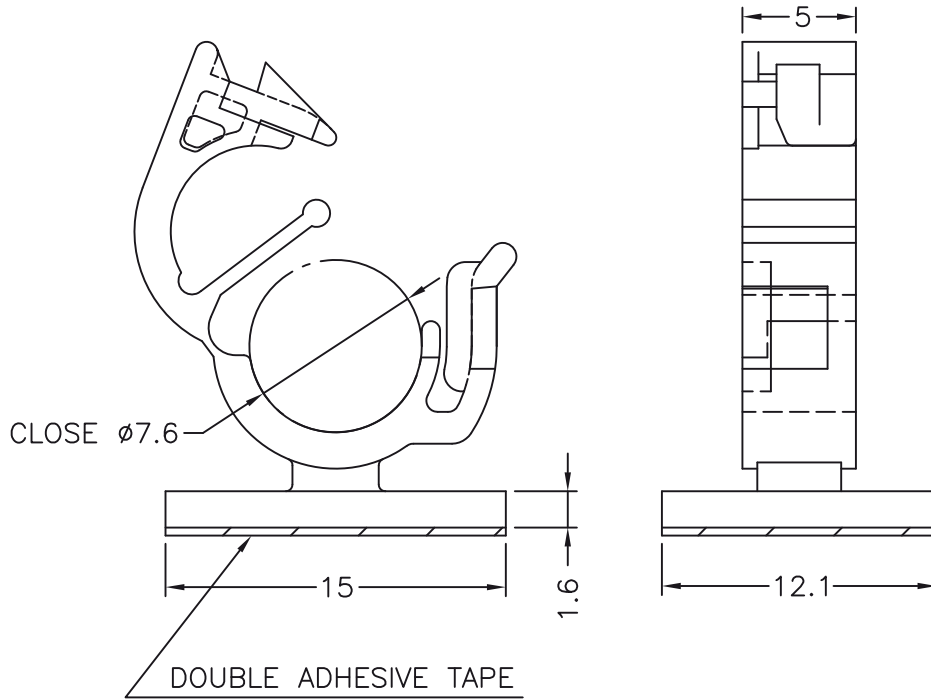

DIM.	TOL
5mm DOWN	±0.2
5~20mm	±0.3
20~40mm	±0.4
40~60mm	±0.5
60~100mm	±0.8
100mm UP	±1.0

REVISIONS			
REV	DESCRIPTION	DATE	BY

NOTE:1.The Height is not include the releasing paper and adhesive tape's thickness.
2.Manually cut adhesive paper.can not perfectly in straight line.

				TITLE SELF-ADHESIVE WIRE MOUNT	
				MATERIAL PA66 V2 UL94	DATE 17/05/2011
PART NUMBER 10660AA00				DRAWING NUMBER 11.05.17.10660.0.E	
				FINISH	DRAWN J.D.
SIZE A4				COLOR NATURAL	
				SCALE 3:1	CHECK
UNIT mm.				UNLESS OTHERWISE SPECIFIED TOLERANCE SEE ABOVE	
				REV A	